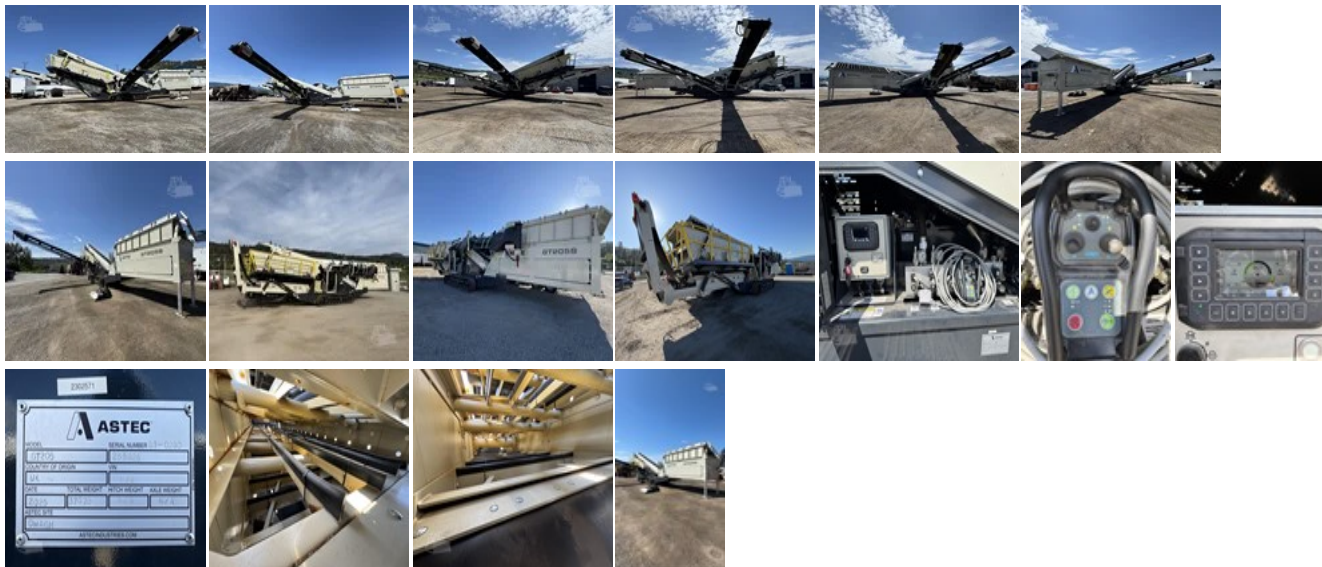

2026 ASTEC GT205S

Call for price

Machine Location: [101 L&A Cross Rd Spallumcheen, British Columbia, Canada V1B 3S2](#)

Seller Information

Westridge Iron

Contact: Fred Thiessen

Phone: +1 778-381-9963

Vernon, British Columbia, Canada V1T 4X6

+1 778-381-9963

[Hide Thumbnails](#)

Description

NEW Astec GT205 Mobile Screen Plant – For Sale or Rent High-production track-mounted screener ready to work! The Astec GT205 delivers excellent screening performance in a highly portable package. Perfect for aggregate, recycling, sand, and gravel operations. Key Specs: 5' x 20' three-deck screen Up to 600 TPH capacity Heavy-duty track undercarriage Large hopper with grizzly Cat diesel power Hydraulic screen angle adjustment Excellent stockpile heights This plant offers great mobility, fast setup, and reliable performance. Ideal for contractors who need to move between jobs and maintain high output.

Specifications